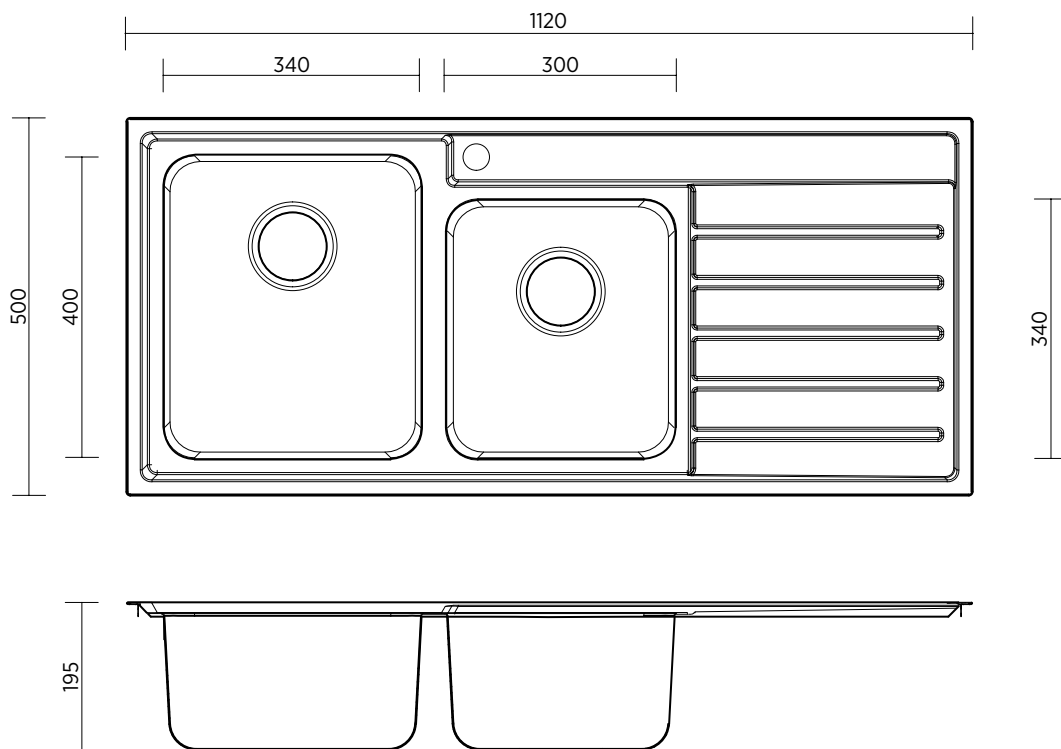

KUBIC SKS-KA175

Kubic Abovemount – Square, contemporary styling with deep bowls and a drainer

The simplicity, square lines and sleek satin finish of the Kubic series create a soft architectural aesthetic to complement contemporary and classic design influences.

- Square lines and silk finish
- 0.8mm thick premium 304 grade stainless steel
- Deep, large capacity bowls
- Easy to clean rounded corners
- Sound deadening
- Designer basket wastes

SUMMARY	1+¾ bowls, one drainer on right or left	
ORDER CODE	SKS-KA175-RD-1T	1 taphole, drainer on right
	SKS-KA175-LD-1T	1 taphole, drainer on left
	SKS-KA175-RD-0T	no taphole, drainer on right
	SKS-KA175-LD-0T	no taphole, drainer on left
WASTE	Includes basket waste Optional overflow kit available	
BOWL SIZE	Standard bowl: 340 x 400 mm, 190 mm deep	
	0.75 bowl: 300 x 340 mm, 190 mm deep	
ACCESSORIES	A variety of accessories is available.	

SEIMA

bathroom | kitchen | laundry

seima.com.au

Please note

- All measurements are in millimetres.
- Always use the actual product to verify cutout.
- Specifications may vary without notice as part of our continuous improvement practices.